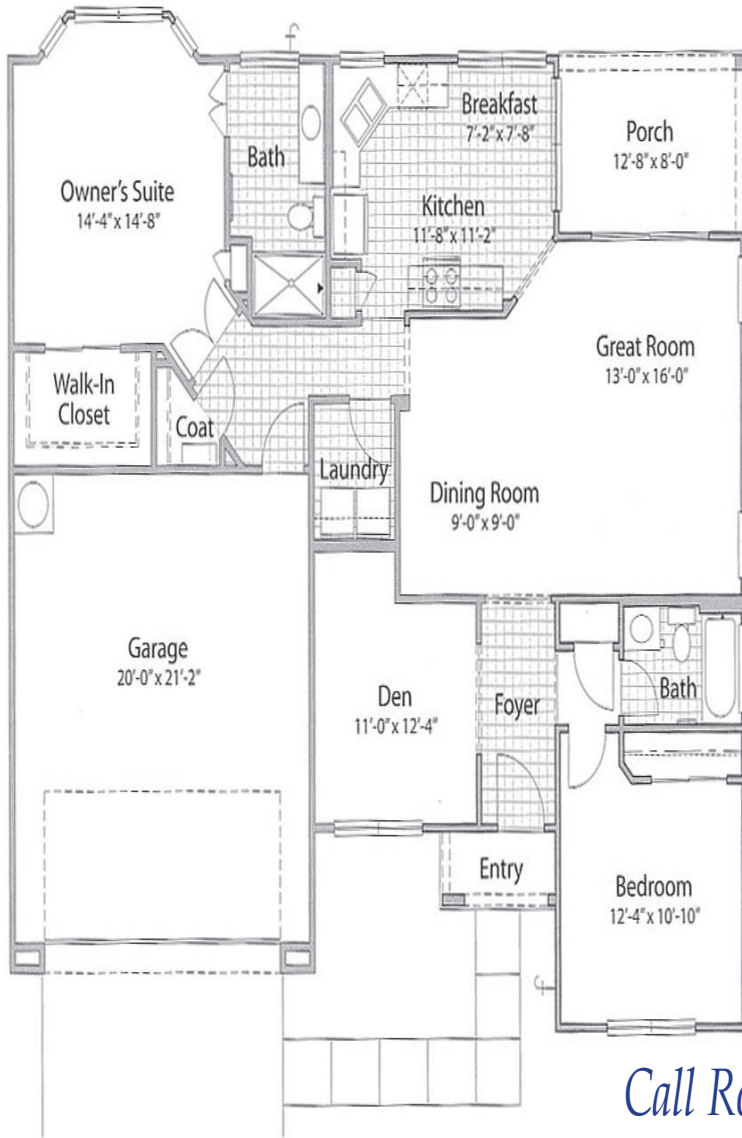

Wren Floorplan

2 bedrooms + Den
2 full bathrooms
Eat-in Kitchen
Great room
Dining room
Covered Patio
2 car garage
1,452 sq. ft.

*Call Roger Halweg for
what is currently
Available!
843-368-2785*

Check out the latest listings in
Sun City at
www.homesbyroger.net